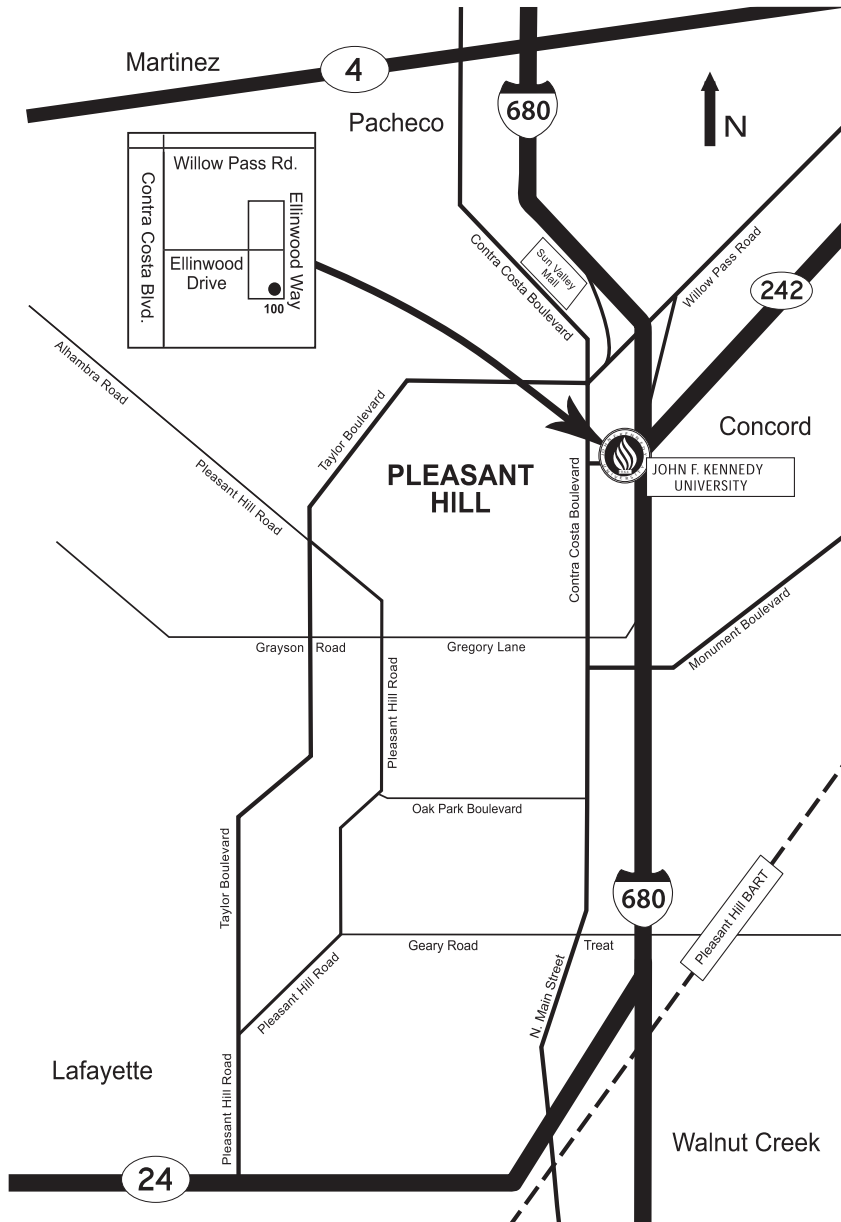

John F. Kennedy University

100 Ellinwood Way
Pleasant Hill, CA 94523

TRAVELING SOUTH ON HWY 680

Take the Willow Pass Exit.
Right onto Sun Valley Blvd.
Left onto Contra Costa Blvd.
Left onto Ellinwood Drive.
Right onto Ellinwood Way.

TRAVELING NORTH ON HWY 680

Take the Willow Pass Exit.
Left onto Sun Valley Blvd.
Left onto Contra Costa Blvd.
Left onto Ellinwood Drive.
Right onto Ellinwood Way.

COMING ON BART

Exit at the PLEASANT HILL STATION.

Trains from northeast and southeast arrive:

| | |
|--------------------|----------|
| Every 5-10 minutes | 7 - 9 am |
| Every 15 minutes | 3 - 5 pm |
| Every 5-10 minutes | 5 - 7 pm |

Visit www.bart.gov OR
www.511.org for more information.

COMING BY BUS

Contra Costa County Connection -
Route 109 runs from the Pleasant Hill BART to JFK University Monday - Friday.
The bus arrives at JFKU on average twice per hour from 7:40 am - 6:50 pm Monday - Friday.
There is no bus service after 6:50 pm or on weekends.